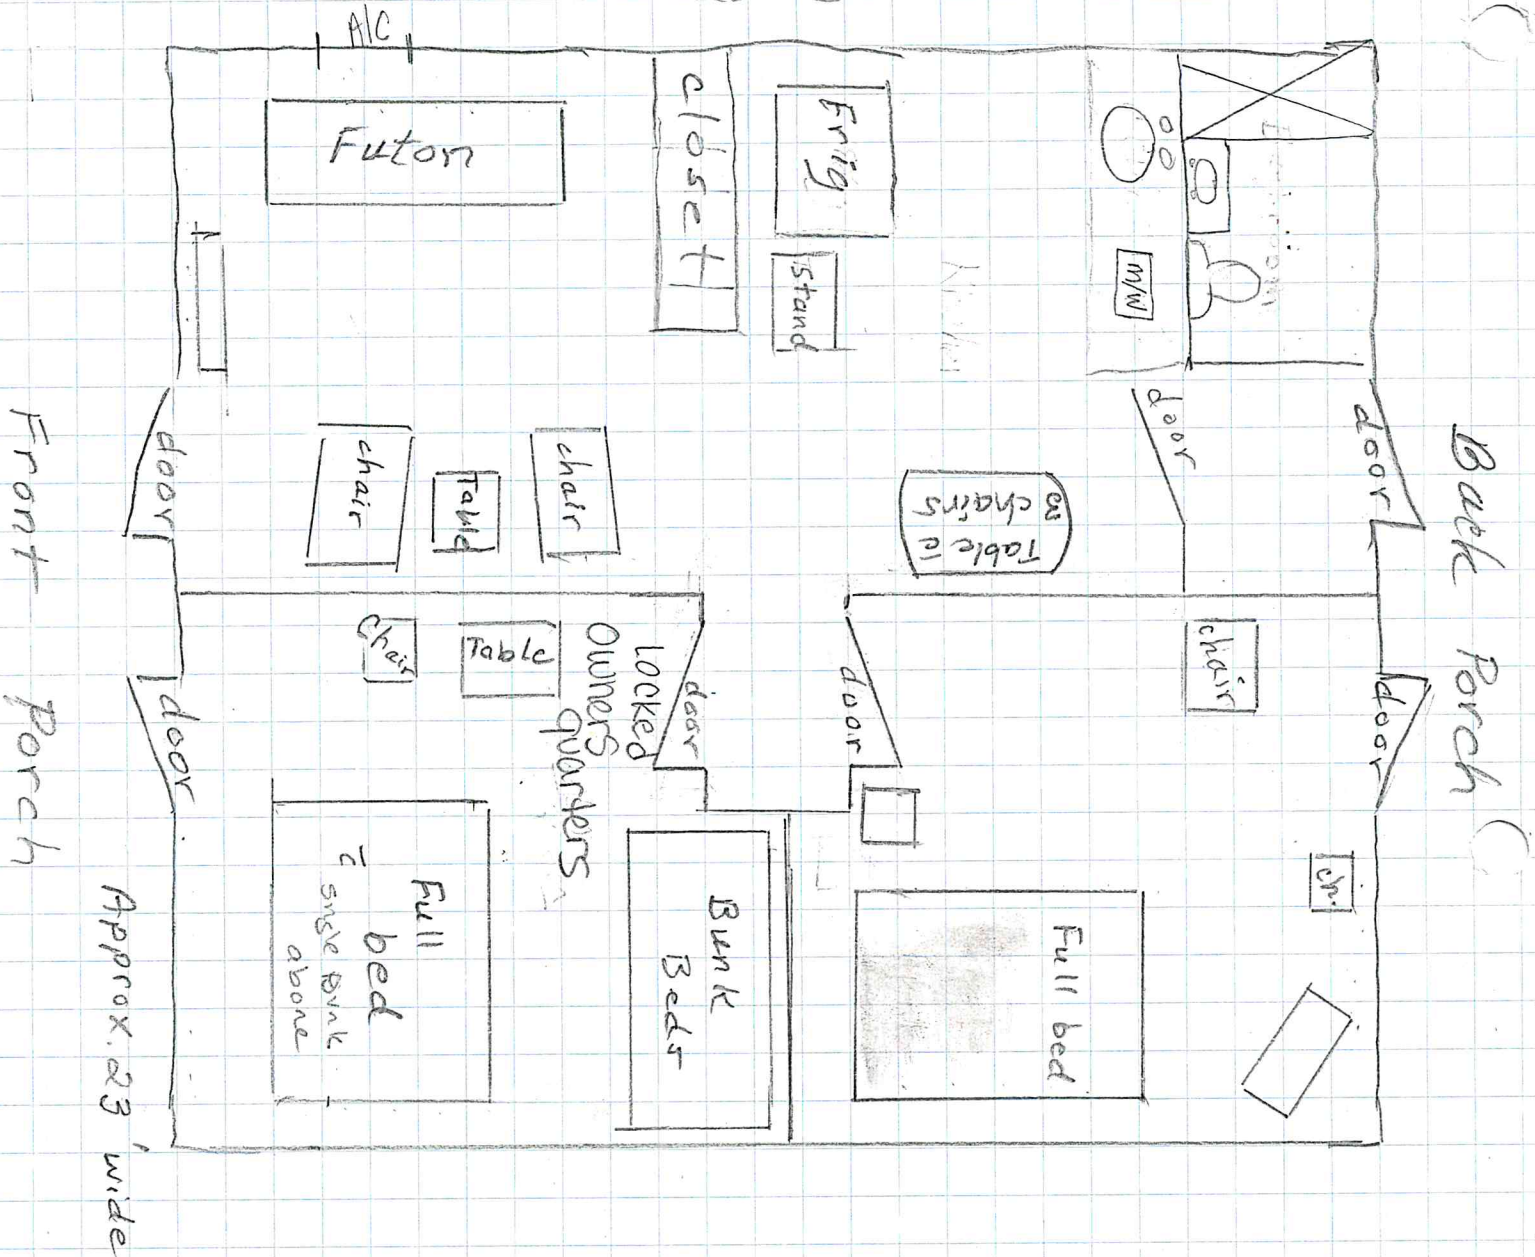

Approx.

25' 3"

Cabin #33

(counter, microwave and 4 c, coffee-maker)

2 burner stove top on stand

Pedestal fan in each bedroom

4 floor lamps

8/13/16