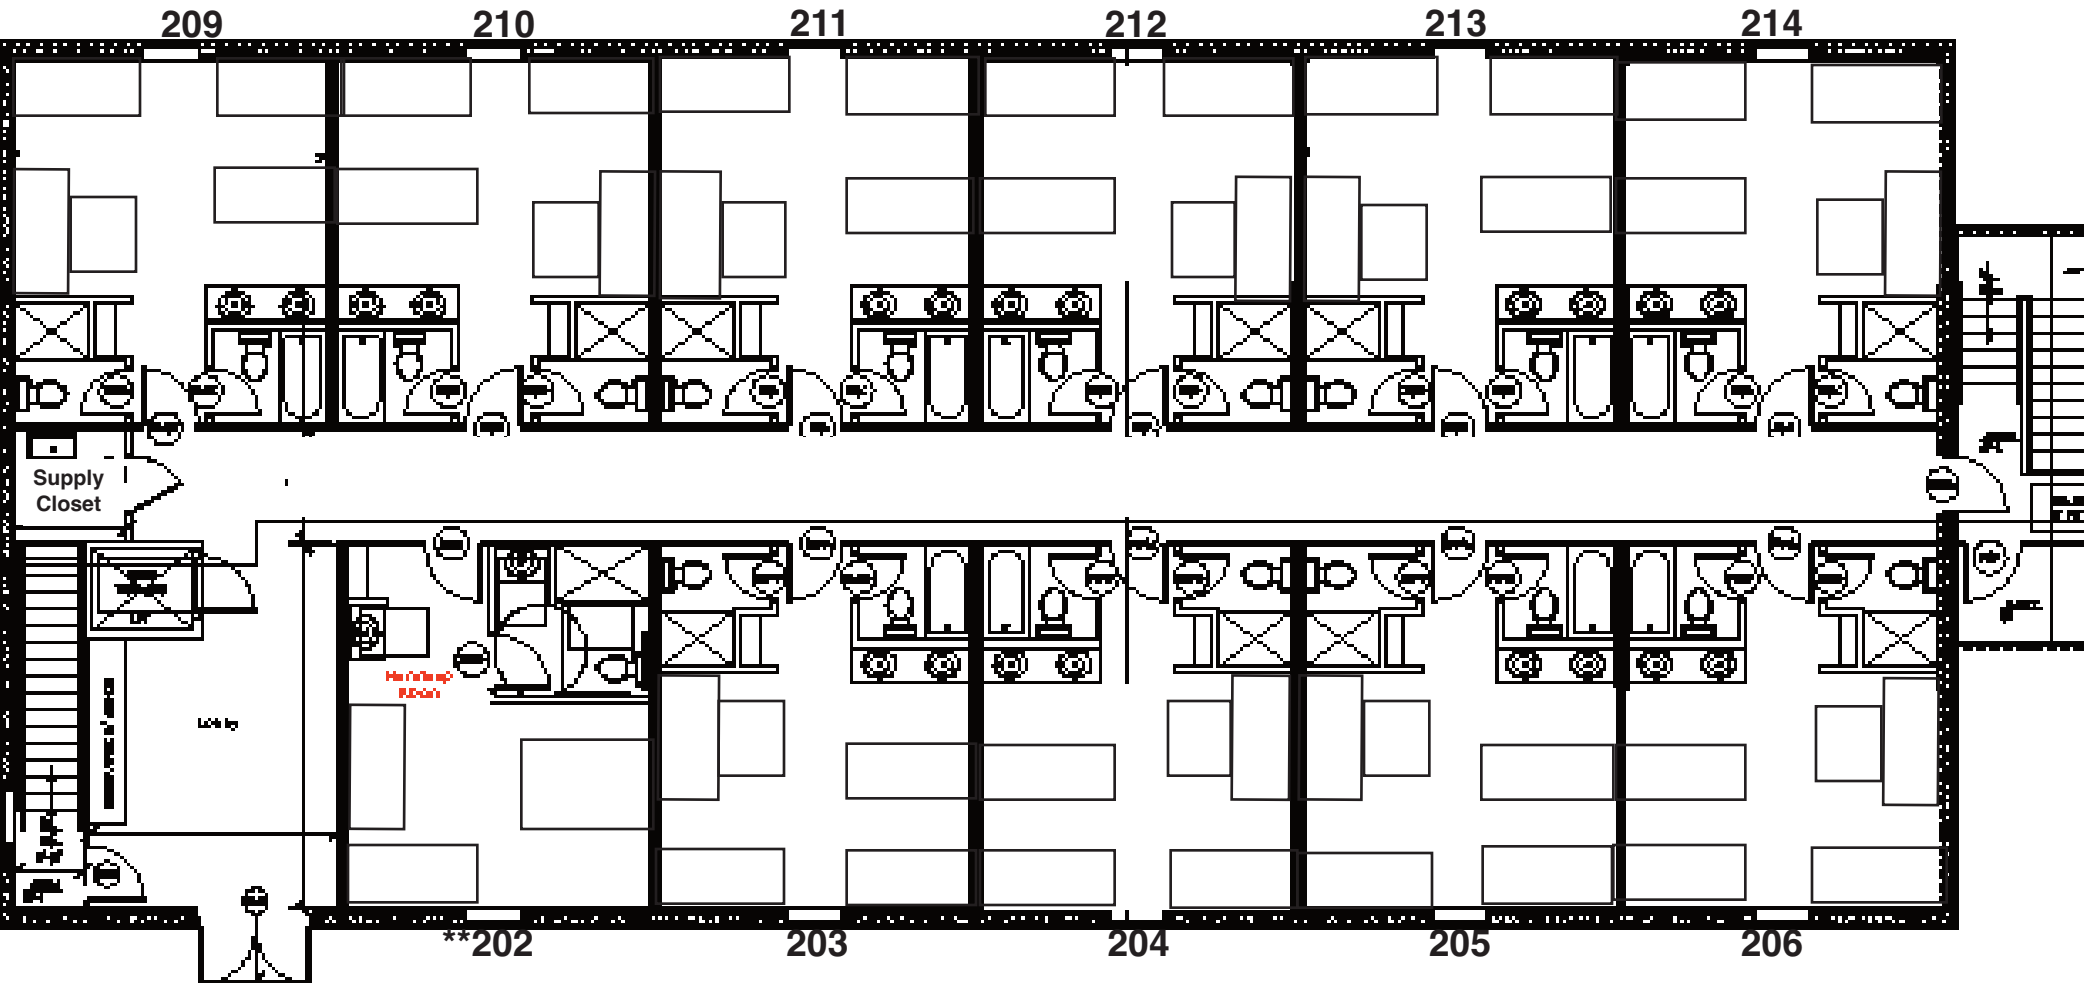

LEGACY RETREAT CENTER

Bedroom layout

Rooms 203-214:

- 1 double/single bunk combination
- 3 sets of single bunks
- 1 toilet/shower room
- 1 toilet/tub/shower room
- 2 sinks located outside the bathroom by the beds

Room 202; Handicap accessible bedroom & restroom

- 1 queen bed
- 2 sets of single bunk beds
- 1 full bathroom + extra sink outside bathroom